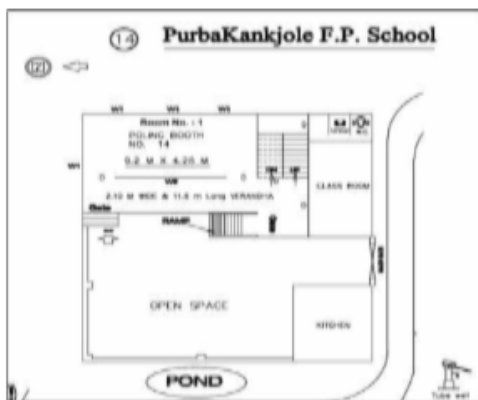

Nazri Naksha

Google Map View