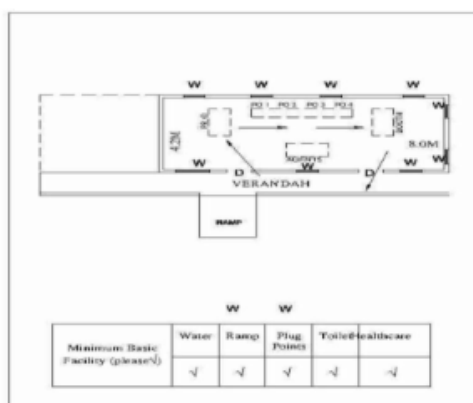

Nazri Naksha

Google Map View

Polling Station Building Front View

Polling Station Front View

Cad View

Key MAP View