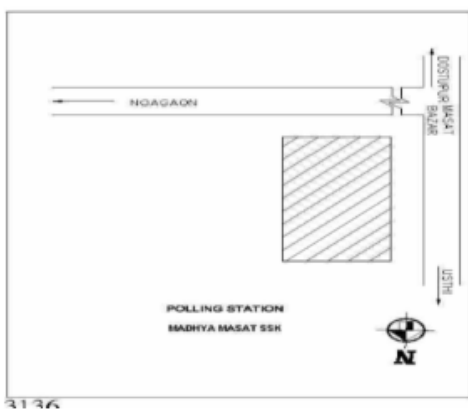

Nazri Naksha

Google Map View