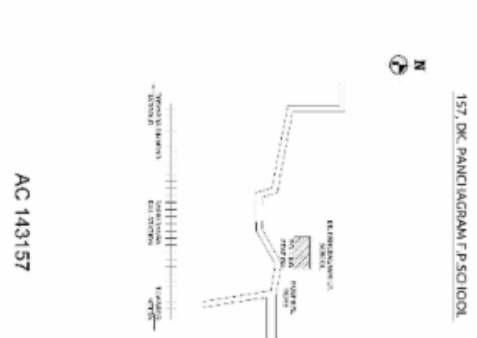

Nazri Naksha

Google Map View