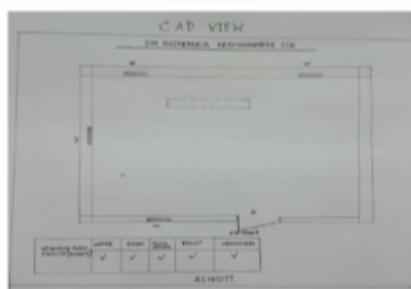

Cad View

Key MAP View

177, BAJARBERIA KRISHNARAMPUR SSK

CAD VIEW