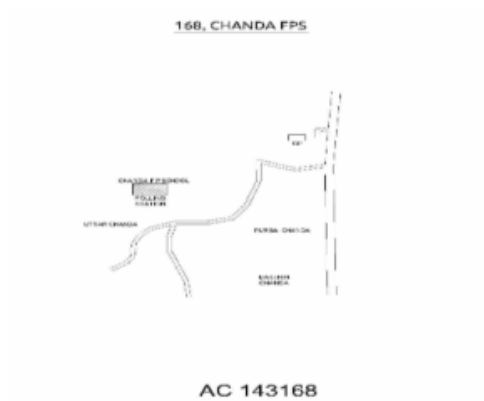

Nazri Naksha

Google Map View