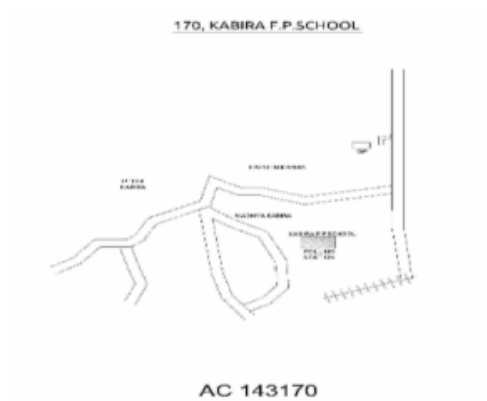

Nazri Naksha

Google Map View