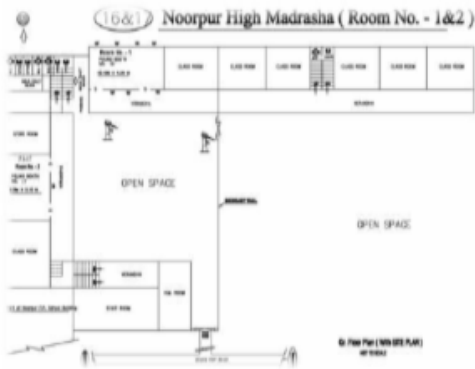

Nazri Naksha

Google Map View