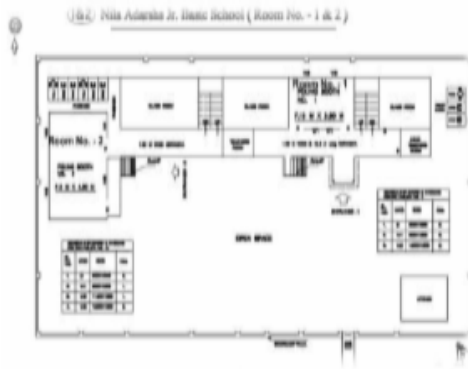

Nazri Naksha

Google Map View