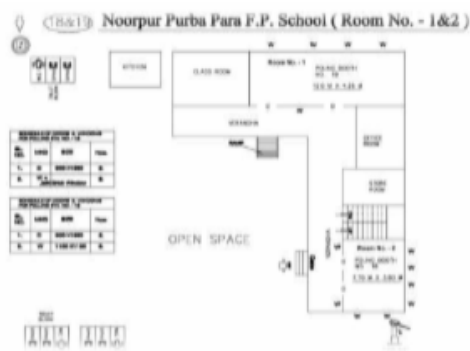

Nazri Naksha

Google Map View