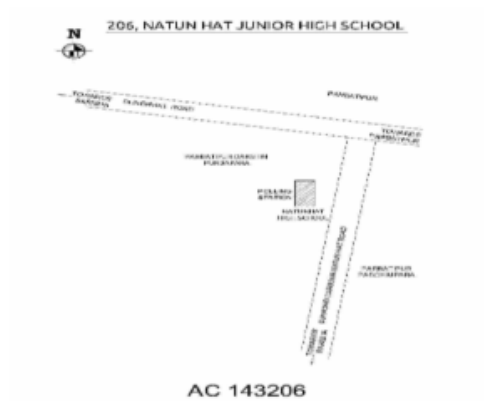

Nazri Naksha

Google Map View