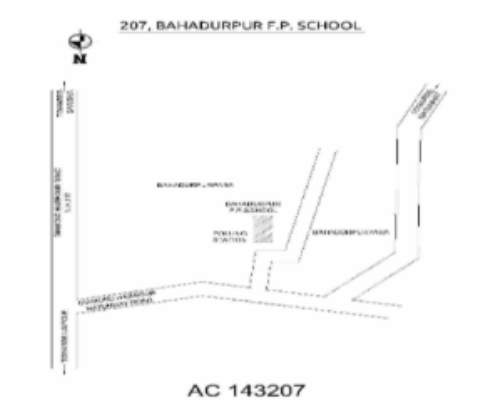

Nazri Naksha

Google Map View