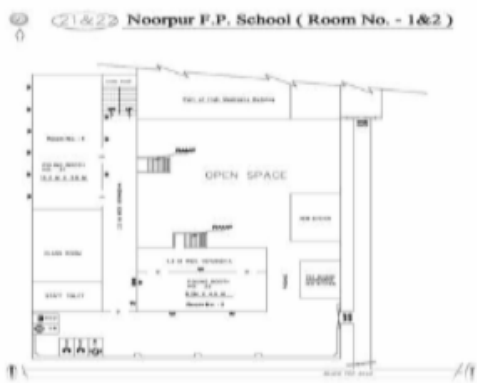

Nazri Naksha

Google Map View