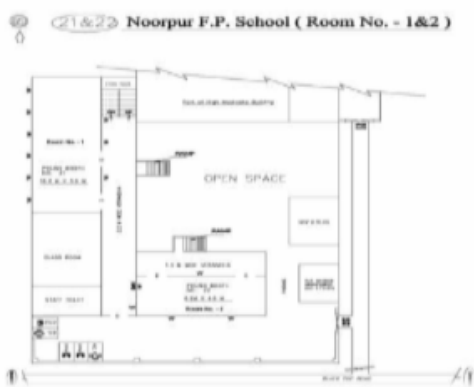

Nazri Naksha

Google Map View