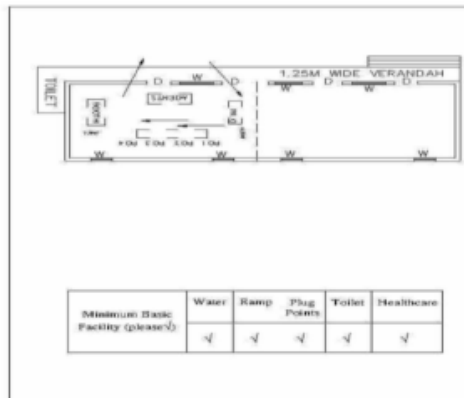

Nazri Naksha

Google Map View

Polling Station Building Front View

Polling Station Front View

Cad View

Key MAP View