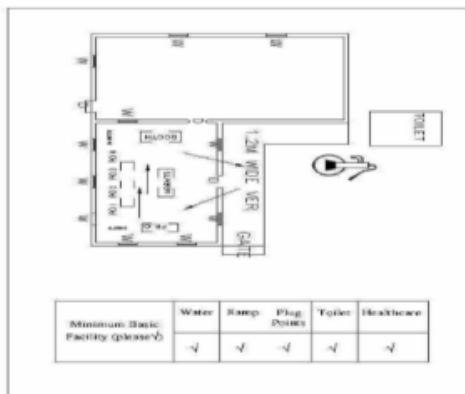

Nazri Naksha

Google Map View

Polling Station Building Front View

Polling Station Front View

Cad View

Key MAP View