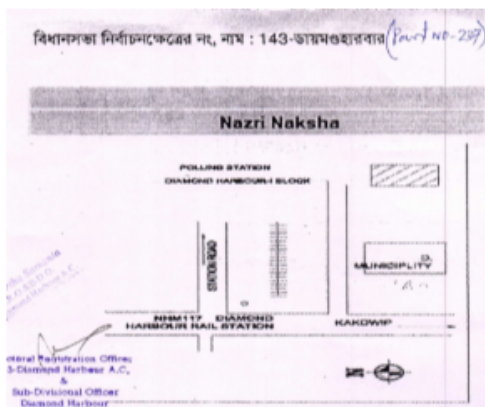

Nazri Naksha

Google Map View