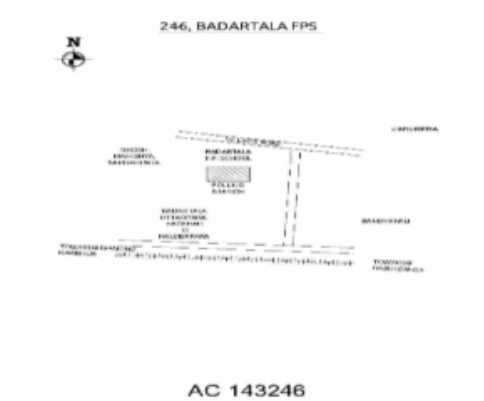

Nazri Naksha

Google Map View