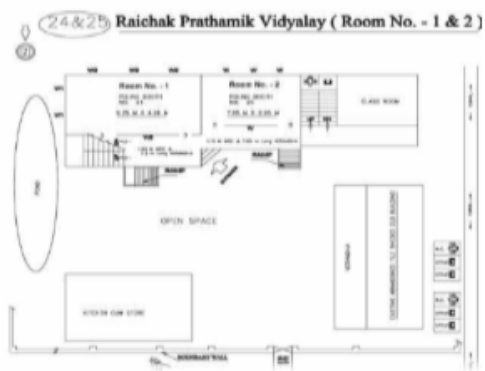

Nazri Naksha

Google Map View