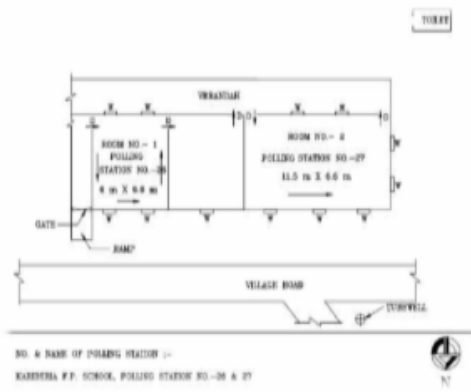

Nazri Naksha

Google Map View