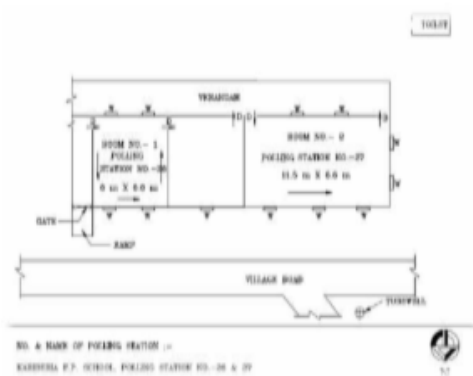

Nazri Naksha

Google Map View