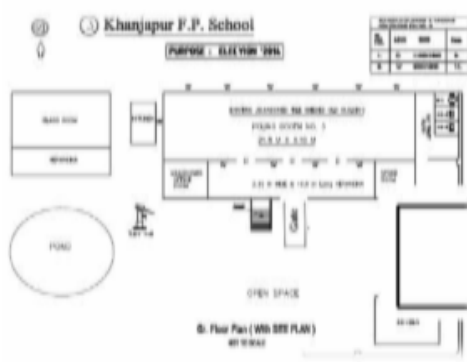

Nazri Naksha

Google Map View