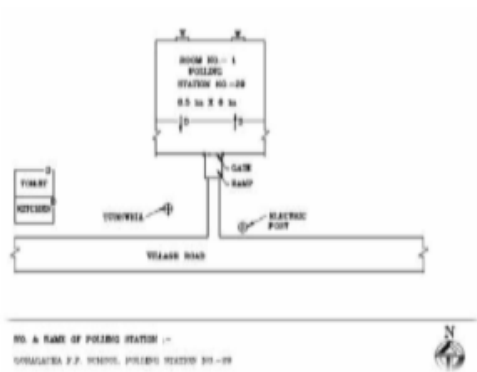

Nazri Naksha

Google Map View