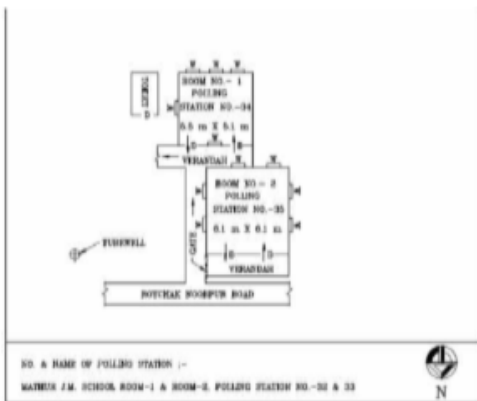

Nazri Naksha

Google Map View