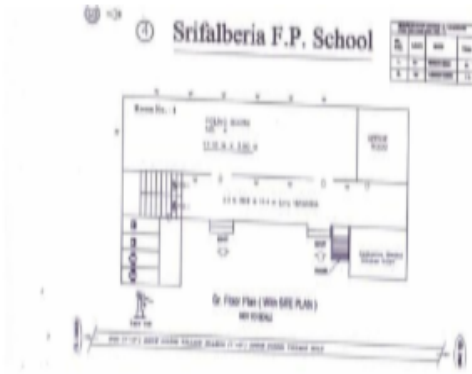

Nazri Naksha

Google Map View