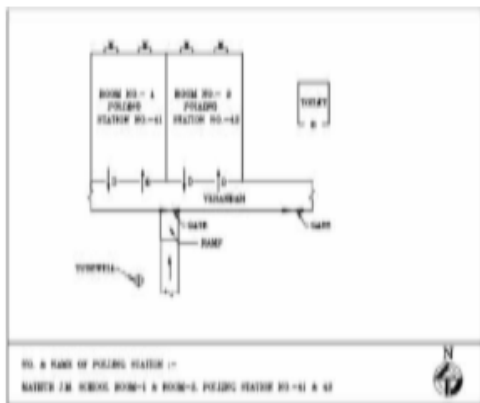

Nazri Naksha

Google Map View