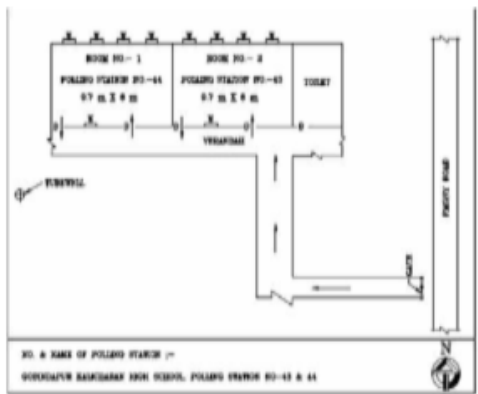

Nazri Naksha

Google Map View