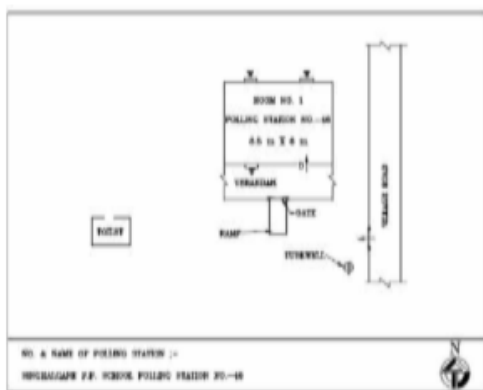

Nazri Naksha

Google Map View