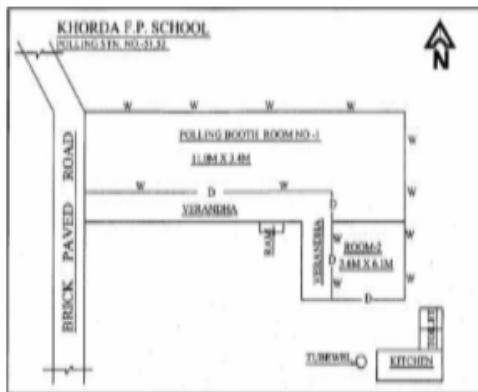

Nazri Naksha

Google Map View