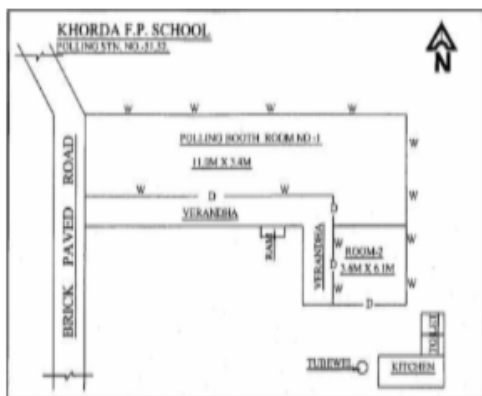

Nazri Naksha

Google Map View

Polling Station Building Front View

Polling Station Front View

Cad View

Key MAP View