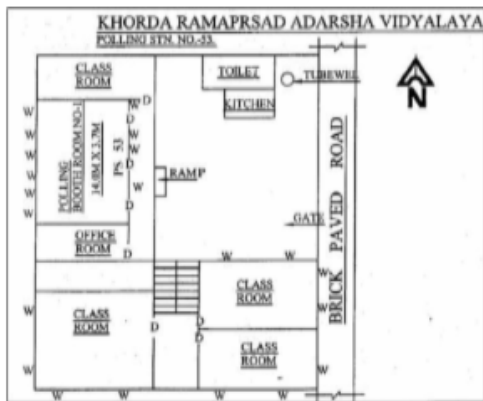

Nazri Naksha

Google Map View

Polling Station Building Front View