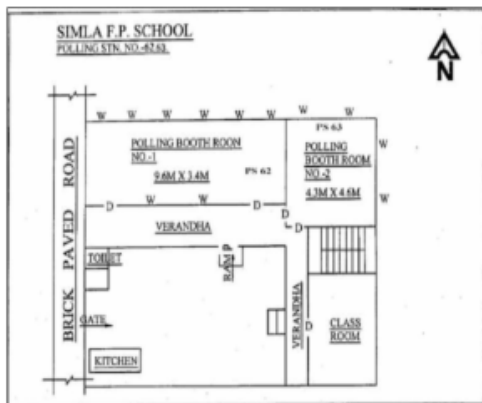

Polling Station Building Front View

Nazri Naksha