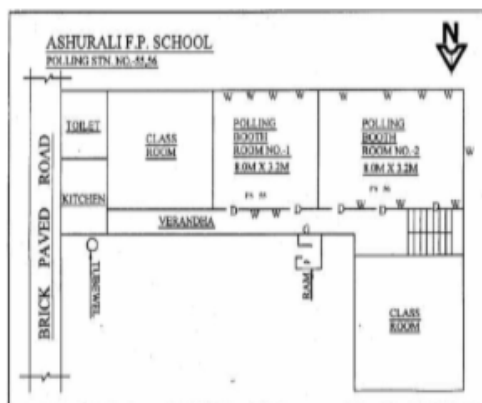

Nazri Naksha

Google Map View

Cad View

Key MAP View