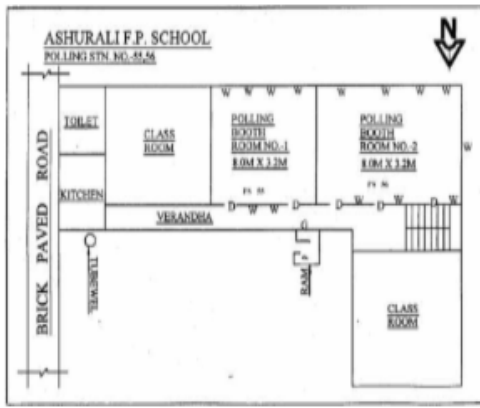

Polling Station Building Front View

Nazri Naksha