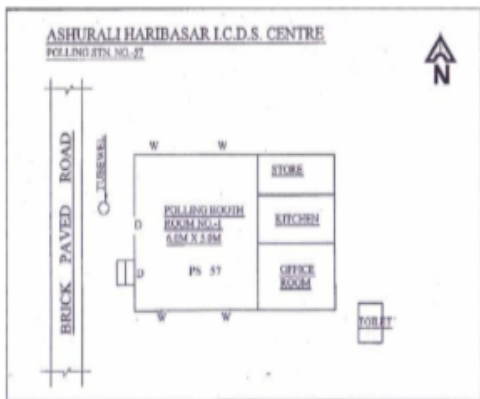

Nazri Naksha

Google Map View

Polling Station Building Front View