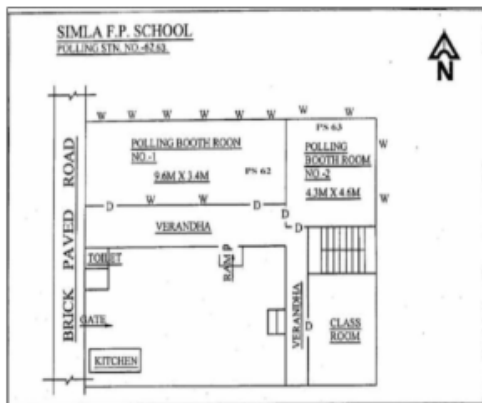

Nazri Naksha

Google Map View