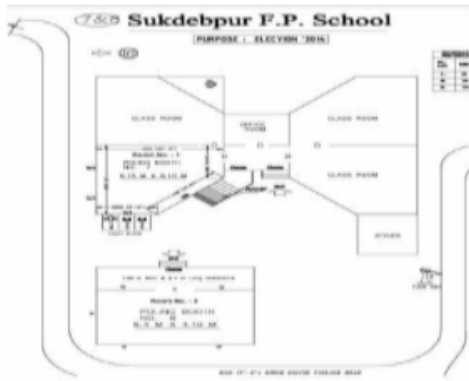

Nazri Naksha

Google Map View