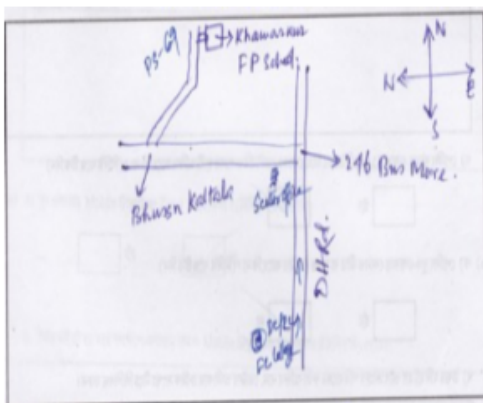

Nazri Naksha

Google Map View