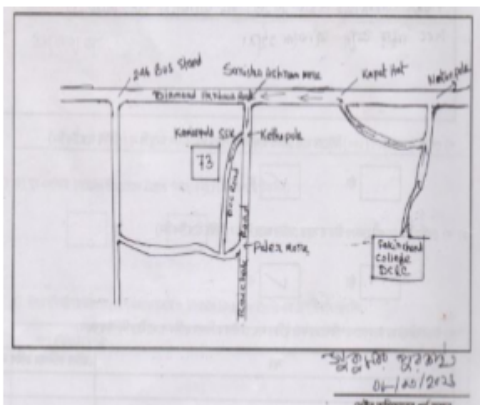

Nazri Naksha

Google Map View