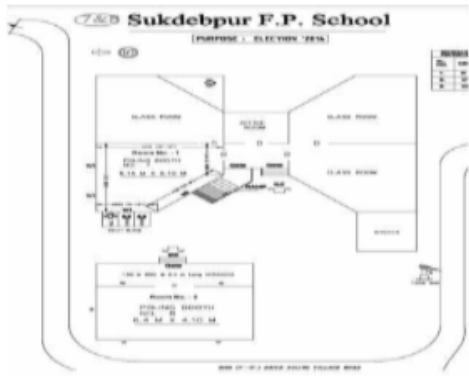

Nazri Naksha

Google Map View