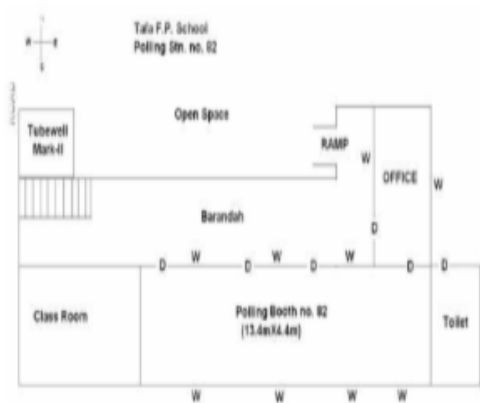

Nazri Naksha

Google Map View

Polling Station Building Front View