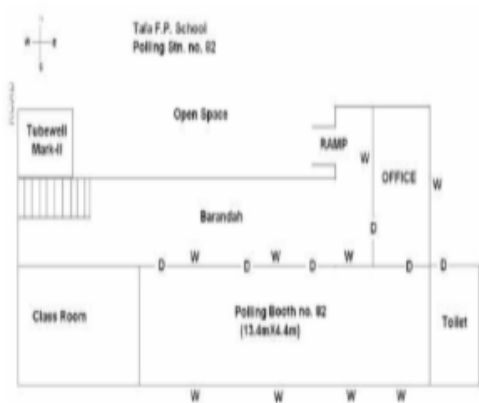

Nazri Naksha

Google Map View