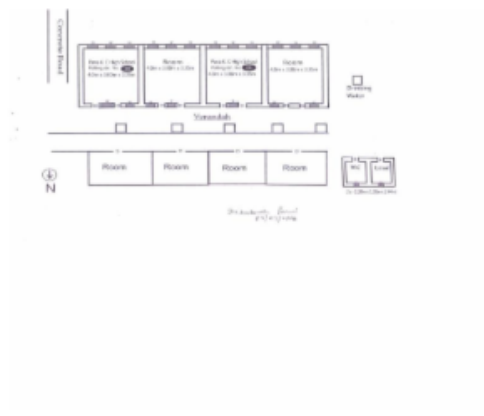

Nazri Naksha

Google Map View