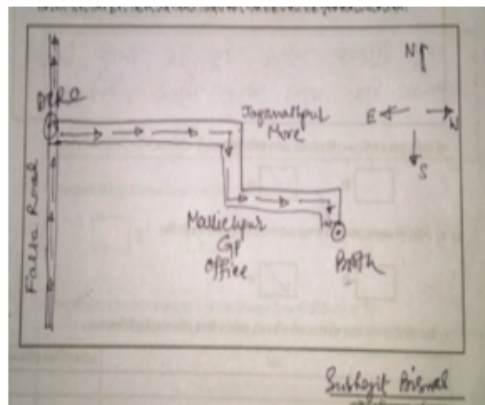

Nazri Naksha

Google Map View