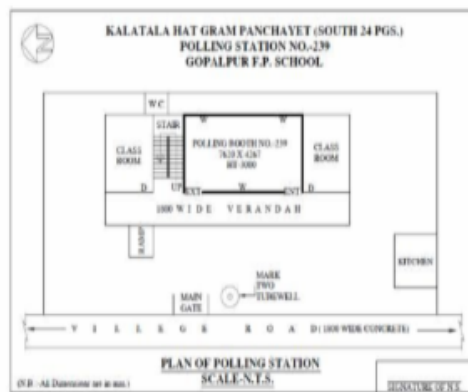

Nazri Naksha

Google Map View