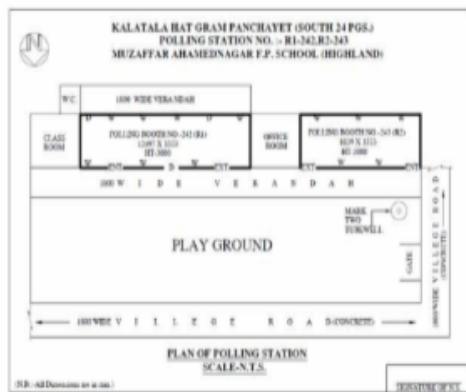

Nazri Naksha

Google Map View