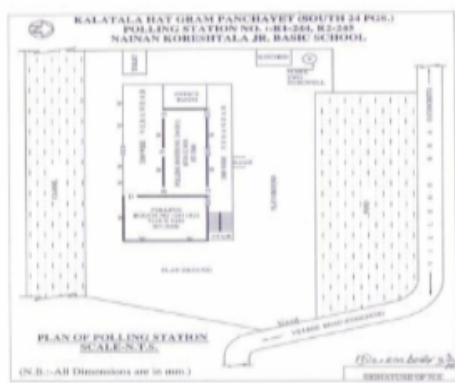

Nazri Naksha

Google Map View