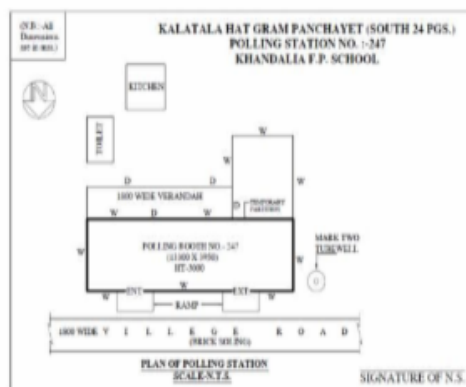

Nazri Naksha

Google Map View

Polling Station Building Front View

Polling Station Front View

Cad View

Key MAP View