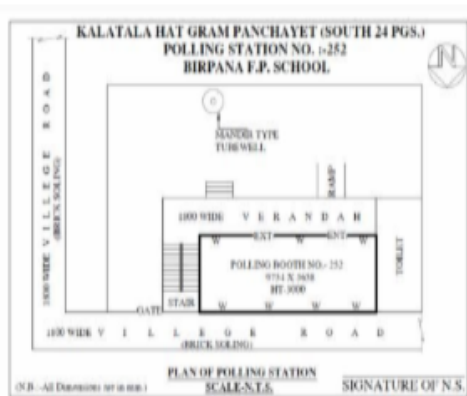

Nazri Naksha

Google Map View