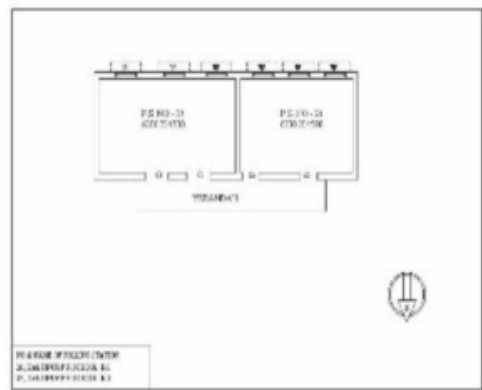

Nazri Naksha

Google Map View

Polling Station Building Front View

Polling Station Front View

Cad View

Key MAP View