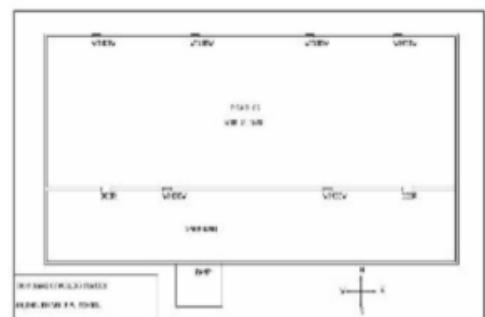

Nazri Naksha

Google Map View

Polling Station Building Front View

Polling Station Front View

Cad View

Key MAP View